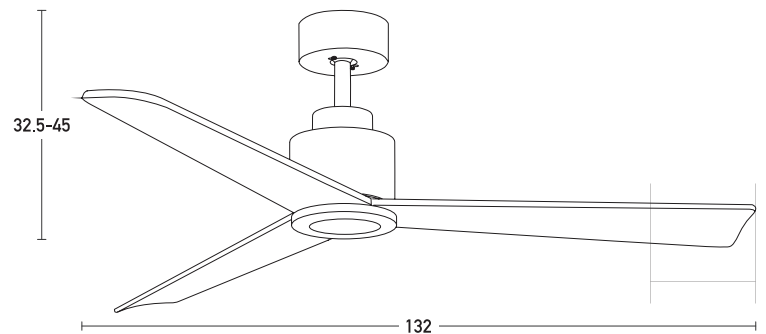

# Product Data Sheet

Date: 05/07/2021  
[www.zambelislights.gr](http://www.zambelislights.gr)

Code 19136-B

Color: Black Matt  
 Black Wood Blades

## Indoor Fan without Light

Led Light Source	Without Light
Voltage	220-240V
Operating Frequency	50/60Hz
dB	23
Dimensions	52" Ø: 132cm H: 32.5-45cm
Air Flow	175.3m <sup>3</sup> min
Night Mode	Time Setting 1h / 2h / 4h / 8h
Material	Metal - Wood
Special Feature	2 Down Rods 12.5-25cm Summer Function
Motor Feature	AC Motor 57W 3 Speeds

## Description

Ceiling Metal with Wood Blades Fan  
 3 Speeds Remote control, AC Motor.  
 Summer Function.  
 Black Matt color with Black Wood Blades.

000000000000